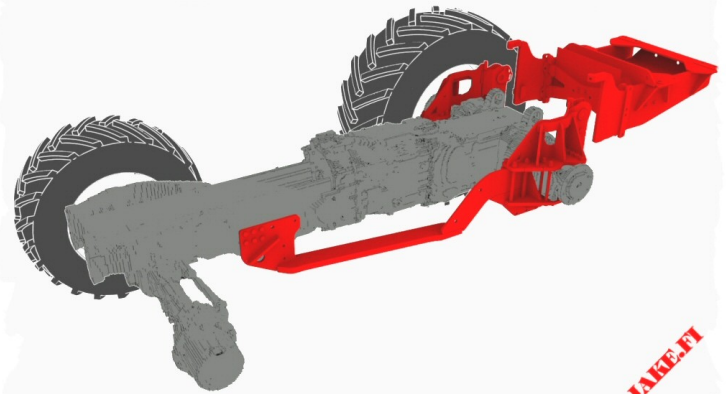

Lappajärvi, Finland

+358 40 566 4018

info@jake.fi

www.jake.fi

JAKE 804 LC

The **JAKE 804 LC** has been designed to mount under 14 tm truck-mounted loading crane with outreach under 15 metres on Valtra N4 and T4*. A loading crane mounted on a tractor is an efficient solution for power line maintenance and many other all-terrain tasks.

JAKE Front Outriggers, PTO Pump Unit, Oil Tank, Toolbox System and Boom Support complete the unit. We can supply the whole unit, including the tractor and crane, or use an existing tractor and/or crane.